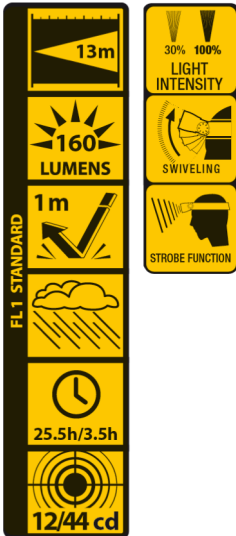

3 Watt LED Headlamp • 160 Lumen Power • STROBE Function

M-HDL-007-DU

Function	COB light 100% - COB light 30% - Stroboscope - Off
LED Type	3 Watt COB LED
Light Output	160 lumens
Beam Distance	13m
Beam Angle	19°
Run Time	100% = 3.5h / 30% = 25.5h
Water Resistance	IPX3
Material	ABS plastic
Color	Black
Battery operated	3x AAA Alkaline included
Dimensions	6.00cm x 3.80cm
Packaging	1 piece in blister
EAN	0884620061166