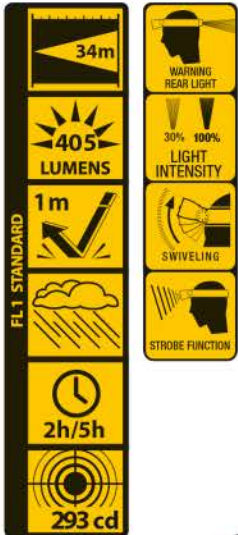

MAXIMUS[®]

www.vidis.com

POWERED BY

5 Watt LED Headlamp • 405 Lumen Power • STROBE Function

M-HDL-006-DU

Function	COB light 100% - COB light 30% - Stroboscope - Off
LED Type	1 Watt LED + 5 Watt COB LED
Light Output	405 lumens
Beam Distance	34m
Beam Angle	19°
Run Time	100% = 2h / 30% = 5h
Water Resistance	IPX3
Material	Aluminium
Color	Black
Battery operated	3x AAA Alkaline + 1x CR2032 included
Dimensions	6.50cm x 5.00cm x 5.00cm
Packaging	1 piece in blister
EAN	0884620054342