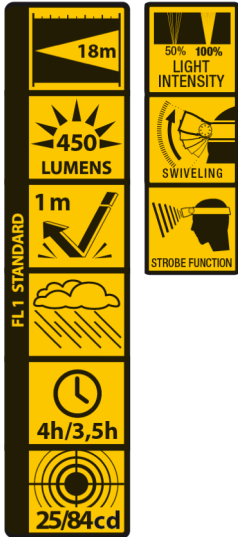

## 5 Watt LED Headlamp • 450 Lumen Power • STROBE Function

### M-HDL-005-DU

Function	LED Spot - COB Flood - Both on - Stroboscope - Off
LED Type	5 Watt LED + 3 Watt COB LED
Light Output	450 lumens
Beam Distance	18m
Beam Angle	19°
Run Time	4h (LED) / 3.5h (COB LED)
Water Resistance	IPX3
Material	Aluminium / Rubber / ABS
Color	Black
Battery operated	3x AAA Alkaline included
Dimensions	4.90cm x 3.90cm x 3.90cm
Packaging	1 piece in blister
EAN	0884620052249