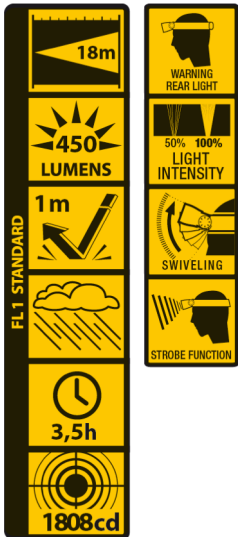

MAXIMUS[®]

www.vidis.com

POWERED BY

5 Watt LED Headlamp • 450 Lumen Power • FOCUS Function

M-HDL-004-DU

Function	LED Spot - COB Flood - Both on - Stroboscope - Off Warning Red - Off - Focus
LED Type	5 Watt LED + 3 Watt COB LED
Light Output	450 lumens
Beam Distance	18m (COB) / 85m (LED)
Beam Angle	19°
Run Time	4h (LED) / 3.5h (COB LED)
Water Resistance	IPX3
Material	Aluminium / Rubber / ABS
Color	Black
Battery operated	3x AAA Alkaline included
Dimensions	6.00cm x 4.50cm x 4.00cm
Packaging	1 piece in blister
EAN	0884620049669