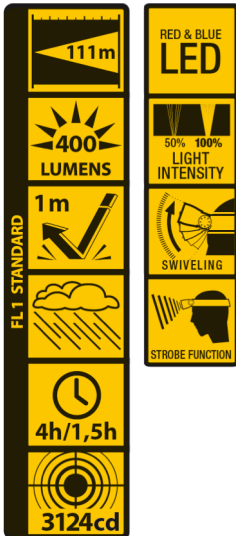

## 5 Watt LED Headlamp • 400 Lumen Power • FOCUS Function

### M-HDL-003-DU2

Function	100% - 50% - Off - Focus - Stroboscope Blue LED - Red LED - Off
LED Type	5 Watt LED + 2x Blue LED + 2x Red LED
Light Output	400 lumens
Beam Distance	37m on flood, 111m on beam
Beam Angle	56°
Run Time	100% = 1.5h / 50% = 4h
Water Resistance	IP44
Material	Aluminium / Rubber / ABS
Color	Black and grey
Battery operated	3x AAA Alkaline + 3x extra batteries included
Dimensions	6.00cm x 4.50cm x 4.00cm
Packaging	1 piece in blister
EAN	0884620049973