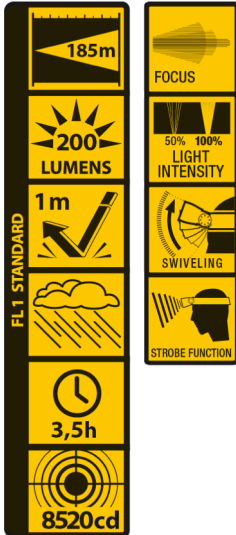

MAXIMUS[®]

www.vidis.com

POWERED BY

5 Watt LED Headlamp • 200 Lumen Power • FOCUS Function

M-HDL-002-DU

Function	100% - 50% - Off - Focus - Stroboscope
LED Type	5 Watt LED
Light Output	200 lumens
Beam Distance	185m
Beam Angle	60° - 120°
Run Time	100% = 3.5h / 50% = xxh
Water Resistance	IP44
Material	Aluminium / ABS
Color	Black
Battery operated	3x AAA Alkaline included
Dimensions	7.00cm x 6.00cm x 2.70cm
Packaging	1 piece in blister
EAN	0884620049812