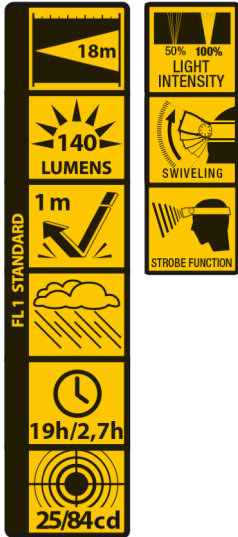

## 2 Watt LED Headlamp • 140 Lumen Power • STROBE Function

### M-HDL-001-DU

Function	100% - 30% - Off - Stroboscope
LED Type	2 Watt LED
Light Output	140 lumens
Beam Distance	18m
Beam Angle	81.7°
Run Time	100% = 2.7h / 50% = 19h
Water Resistance	IPX4
Material	Aluminium / ABS
Color	Black
Battery operated	3x AAA Alkaline included
Dimensions	7.50cm x 5.30cm x 5.00cm
Packaging	1 piece in blister
EAN	0884620049461