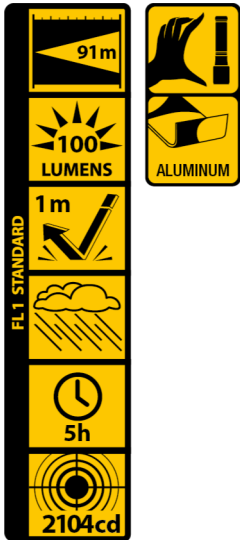

3 Watt LED Flashlight • 100 Lumen Power • Counter Display

M-FL-130-D16

Function	On - Off
LED Type	3 Watt LED
Light Output	100 lumens
Beam Distance	91m
Run Time	5h
Water Resistance	IP44
Material	Aluminium
Color	Black
Battery operated	3x AAA Alkaline included (each flashlight)
Accessory	Hand strap
Dimensions	-
Packaging	1 display
EAN	0884620062262

Hand strap included

0 884620 062262