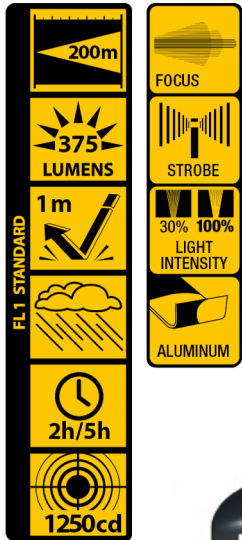

5 Watt LED Flashlight • 375 Lumen Power • PRO • FOCUS Function

M-FL-034-DU

Function	100% - 30% - Off - Focus - Stroboscope
LED Type	5 Watt LED
Light Output	375 lumens
Beam Distance	200m
Run Time	100% = 2h / 50% = 5h
Water Resistance	IPX4
Material	Aluminium
Color	Black with orange ring
Battery operated	2x AA Alkaline included
Accessory	Bag
Dimensions	ø 2.5cm x 14.1cm
Packaging	1 piece in blister
EAN	0884620062811