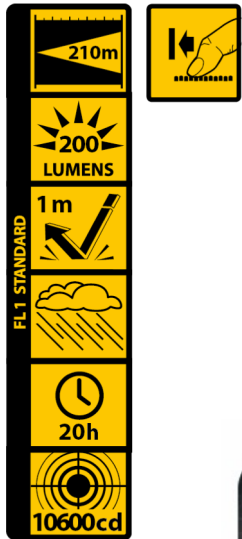

## 3 Watt LED Flashlight • 200 Lumen Power

### M-FL-032

Function	On - Off
LED Type	3 Watt LED
Light Output	200 lumens
Beam Distance	210m
Run Time	20h
Water Resistance	IPX4
Material	High quality plastic, rubberized
Color	Black
Battery operated	2x D Alkaline not included
Accessory	Hand strap
Dimensions	ø 6.50cm x 21.00cm
Packaging	1 piece in blister
EAN	0884620062415