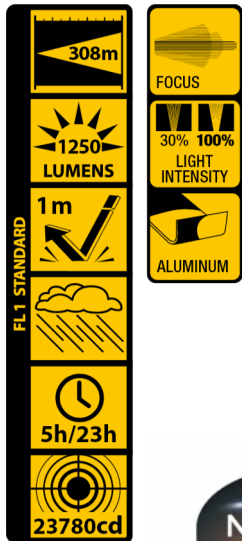

10 Watt LED Flashlight • 1250 Lumen Power • FOCUS Function

+ 3 EXTRA BATTERIES

M-FL-030B-2

Function	100% - 30% - Off - Focus - SOS
LED Type	10 Watt LED
Light Output	1250 lumens
Beam Distance	308m
Run Time	100%= 5h / 30%= 23h
Water Resistance	IP44
Material	Aluminium
Color	Black
Battery operated	3x C Alkaline + 3 extra batteries included
Accessory	Hand strap
Dimensions	ø 4.20cm x 22.50cm
Packaging	1 piece in blister
EAN	0884620062156

Hand strap included

0 884620 062156