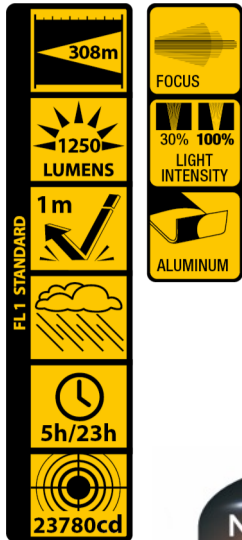

10 Watt LED Flashlight • 1250 Lumen Power • FOCUS Function

+ 3 EXTRA BATTERIES

M-FL-030A-2

Function	100% - 30% - Off - Focus - SOS
LED Type	10 Watt LED
Light Output	1250 lumens
Beam Distance	308m
Run Time	100%= 5h / 30%= 23h
Water Resistance	IP44
Material	Aluminium
Color	Titan
Battery operated	3x C Alkaline + 3 extra batteries included
Accessory	Hand strap
Dimensions	ø 4.20cm x 22.50cm
Packaging	1 piece in blister
EAN	0884620062149

Hand strap included

0 884620 062149