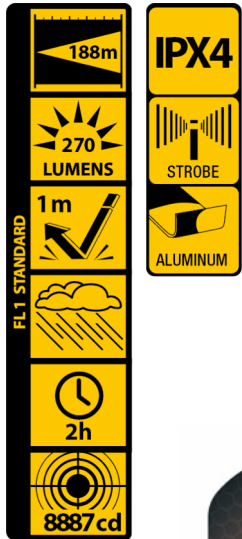

## 3 Watt LED Flashlight • 270 + 105 Lumen Power

### M-FL-028

Function	LED - Stroboscope - COB - Off
LED Type	3 Watt LED
Light Output	270 + 105 lumens
Beam Distance	188m
Run Time	LED = 2h / COB = 1.75h
Water Resistance	IPX4
Material	Aluminium
Color	Black
Battery operated	1x 3.7V 1200mAh 18650 lithium included
Accessory	USB cable
Dimensions	ø 3.18cm x ø 2.53cm x 14.10cm
Packaging	1 piece in blister
EAN	0884620061821