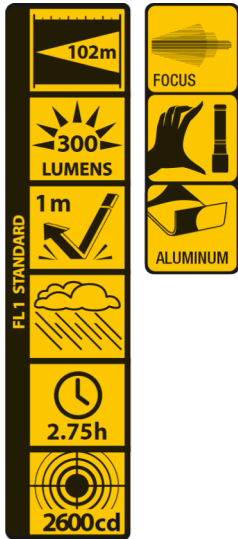

5 Watt LED Flashlight • 300 Lumen Power • FOCUS Function

M-FL-026-DU

Function	On - Off - Focus
LED Type	5 Watt LED
Light Output	300 lumens
Beam Distance	102m
Run Time	2.75h
Water Resistance	IPX4
Material	Aluminium
Color	Black
Battery operated	3x AAA Alkaline included
Accessory	Hand strap
Dimensions	ø 3.20cm x 12.10cm
Packaging	1 piece in blister
EAN	0884620061159

Hand strap included

0 884620 061159