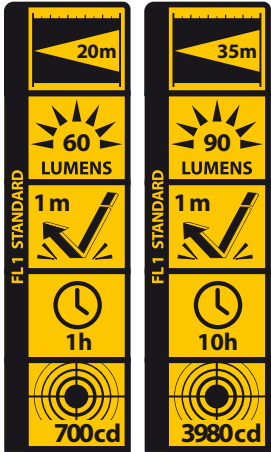

MAXIMUS[®]

www.vidis.com

POWERED BY

DURACELL

1 & 3 Watt LED Flashlight set of 2 • 60 & 90 Lumen Power

M-FL-024-DU-H

Function	On - Off
LED Type	1 Watt LED & 3 Watt LED
Light Output	60 lumens & 90 lumens
Beam Distance	20m & 35m
Run Time	1h & 10h
Water Resistance	IP20
Material	ABS
Color	Black
Battery operated	6x AA Alkaline & 2x AAA Alkaline included
Accessory	Hand strap
Dimensions	ø 2.50cm x 13.60cm, ø 4.90cm x 19.00cm
Packaging	2 pieces in blister
EAN	0884620051600

Hand strap included