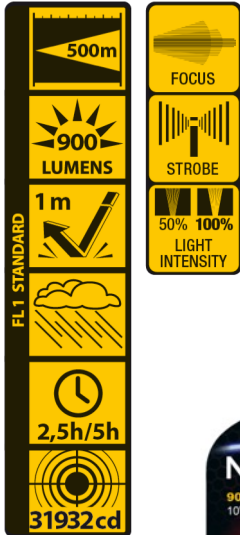

10 Watt LED Flashlight • 900 Lumen Power • FOCUS Function

M-FL-023A-DU

Function	100% - 50% - SOS - Focus - Off
LED Type	10 Watt LED
Light Output	900 lumens
Beam Distance	500m
Run Time	100% = 2.5h / 50% = 5h
Water Resistance	IP67
Material	Aluminium and rubber
Color	Black with anthracite ring
Battery operated	6x AAA Alkaline included
Dimensions	ø 4.30cm x 17.60cm
Packaging	1 piece in blister
EAN	0884620051570