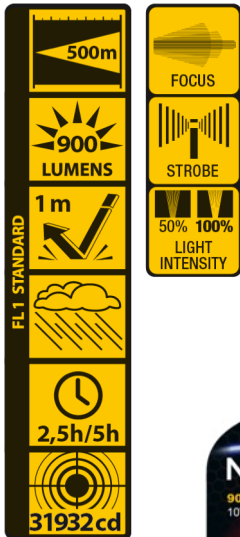

## 10 Watt LED Flashlight • 900 Lumen Power • FOCUS Function

### M-FL-023-DU

Function	100% - 50% - SOS - Focus - Off
LED Type	10 Watt LED
Light Output	900 lumens
Beam Distance	500m
Run Time	100% = 2.5h / 50% = 5h
Water Resistance	IP67
Material	Aluminium and rubber
Color	Black with orange ring
Battery operated	6x AAA Alkaline included
Dimensions	ø 4.30cm x 17.60cm
Packaging	1 piece in blister
EAN	0884620051563