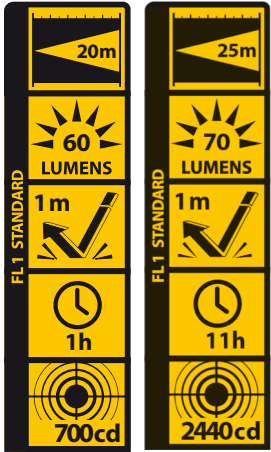

1 & 3 Watt LED Flashlight set of 3 • 60, 70 & 90 Lumen Power

M-FL-022-DU

Function	On - Off
LED Type	1 Watt LED & 3 Watt LED
Light Output	60 lumens, 70 lumens & 90 lumens
Beam Distance	20m, 25m & 35m
Run Time	1h, 10h & 11h
Water Resistance	IP20
Material	ABS
Color	Black
Battery operated	6x AA Alkaline & 5x AAA Alkaline included
Accessory	Hand strap
Dimensions	ø 2.50cm x 13.60cm, ø 3.60cm x 12.00cm ø 4.90cm x 19.00cm
Packaging	3 pieces in blister
EAN	0884620050221

Hand strap included

0 884620 050221