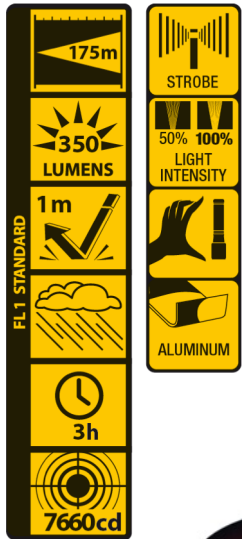

5 Watt LED Flashlight • 350 Lumen Power • STROBE Function

M-FL-021-DU

Function	100% - 50% - Off - Stroboscope
LED Type	5 Watt LED
Light Output	350 lumens
Beam Distance	175m
Run Time	100%= 3h / 50%= xxh
Water Resistance	IPX4
Material	Aluminium/Rubber
Color	Black
Battery operated	3x AAA Alkaline included
Dimensions	ø 3.30cm x 13.90cm
Packaging	1 piece in blister
EAN	0884620049867