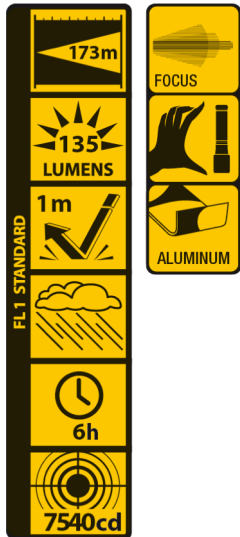

MAXIMUS[®]

www.vidis.com

3 Watt LED Flashlight • 135 Lumen Power • Counter Display

POWERED BY

M-FL-018-D16-DU

Function	On - Off - Focus
LED Type	3 Watt LED
Light Output	135 lumens
Beam Distance	173m
Run Time	6h
Water Resistance	IPX4
Material	Aluminium
Color	Black with cubber metal ring
Battery operated	3x AAA Alkaline included (each flashlight)
Accessory	Hand strap
Dimensions	ø 3.30cm x 10.90cm
Packaging	1 display
EAN	0884620053000