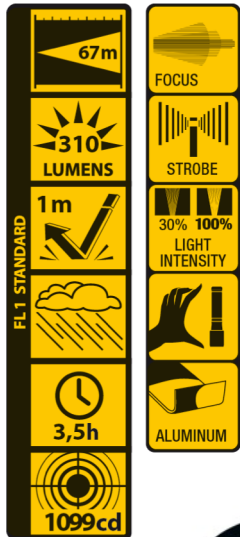

5 Watt LED Flashlight • 310 Lumen Power • FOCUS Function

+ 3 EXTRA BATTERIES

M-FL-015-DU2

Function	100% - 30% - Off - Focus - Stroboscope
LED Type	5 Watt LED
Light Output	310 lumens
Beam Distance	67m
Run Time	100% = 3.5h / 30% = xxh
Water Resistance	IPX7
Material	Aluminium
Color	Black with orange metal rings
Battery operated	3x AAA Alkaline + 3 extra batteries included
Accessory	
Dimensions	ø 4.30cm x 14.70cm
Packaging	1 piece in blister
EAN	0884620049966