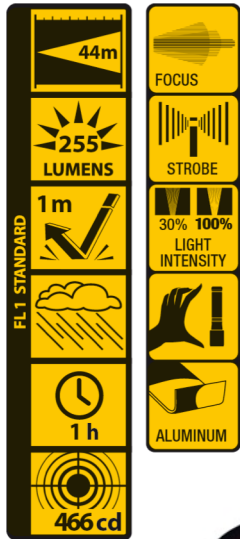

MAXIMUS[®]

www.vidis.com

POWERED BY

3 Watt LED Flashlight • 255 Lumen Power • FOCUS Function

M-FL-014-DU

Function	100% - 30% - Off - Focus - Stroboscope
LED Type	3 Watt LED
Light Output	255 lumens
Beam Distance	44m
Run Time	100% = 1h / 30% = xxh
Water Resistance	IPX7
Material	Aluminium
Color	Black with orange metal rings
Battery operated	2x AA Alkaline included
Accessory	
Dimensions	ø 3.20cm x 16.60cm
Packaging	1 piece in blister
EAN	0884620049638