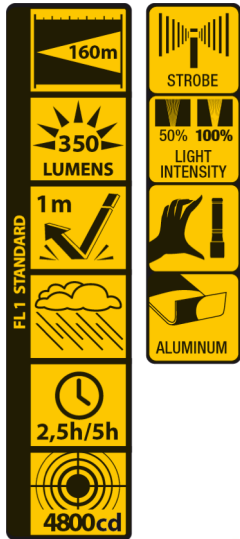

5 Watt LED Flashlight • 350 Lumen Power • STROBE Function

M-FL-013-DU

Function	100% - 50% - SOS - Off - Stroboscope
LED Type	5 Watt LED
Light Output	350 lumens
Beam Distance	160m
Run Time	100%= 2.5h / 50%= 5h
Water Resistance	IP44
Material	Aluminium
Color	Black
Battery operated	3x AAA Alkaline included
Accessory	Hand strap
Dimensions	ø 3.30cm x 12.00cm
Packaging	1 piece in blister
EAN	0884620050344

Hand strap included

0 884620 050344