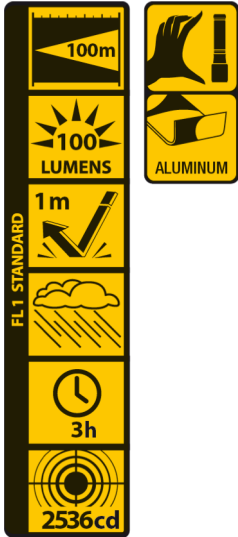

MAXIMUS[®]

www.vidis.com

3 Watt LED Flashlight • 100 Lumen Power

POWERED BY

M-FL-011-DU

Function	On - Off
LED Type	3 Watt LED
Light Output	100 lumens
Beam Distance	100m
Run Time	3h
Water Resistance	IPX4
Material	Aluminium / rubber body
Color	Black
Battery operated	3x AAA Alkaline included
Accessory	Hand strap
Dimensions	ø 2.80cm x 10.00cm
Packaging	1 piece in blister
EAN	0884620049614