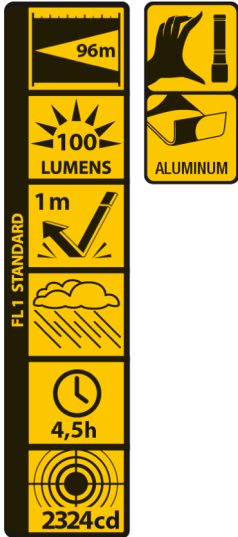

MAXIMUS[®]

www.vidis.com

3 Watt LED Flashlight • 100 Lumen Power • Counter Display

POWERED BY

M-FL-009-D16-DU

Function	On - Off
LED Type	3 Watt LED
Light Output	100 lumens
Beam Distance	96m
Run Time	4.5h
Water Resistance	IP44
Material	Aluminium
Color	Black
Battery operated	3x AAA Alkaline included (each flashlight)
Accessory	Hand strap
Dimensions	ø 3.20cm x 10.00cm
Packaging	1 display
EAN	0884620052980