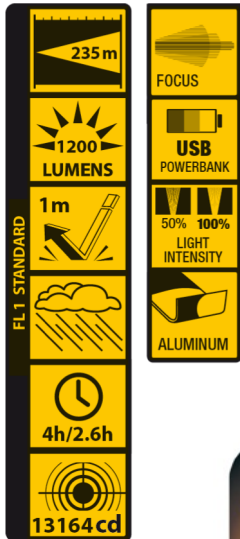

## 13 Watt LED Flashlight • 1200 Lumen Power • FOCUS Function

### M-FL-006B-BL

Function	100% - 50% - SOS - Off - Focus USB powerbank function, output 5V 1A
LED Type	13 Watt LED
Light Output	1200 lumens
Beam Distance	235m
Run Time	100% = 2.6h / 50% = 4h
Water Resistance	IP20
Material	Aluminium
Color	Black
Battery operated	2x 2000mAh 3.7V lithium included
Accessory	USB cable & belt holder
Dimensions	ø 4.50cm x 26.80 – 28.30cm
Packaging	1 piece in blister
EAN	0884620050276