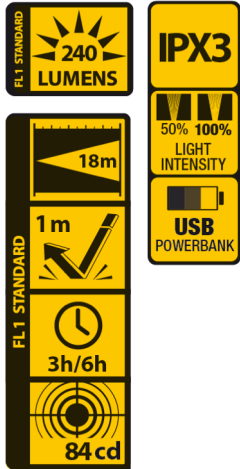

4 Watt • LED Camping light and fan • 240 Lumen Power

M-CAMP-001

Function	Fan power: 100% - 75% - 50% - Off Light power: 100% / 50% USB powerbank function, output 5V 1A
LED Type	4 Watt LED
Light Output	240 lumens
Beam Distance	18m
Run Time	100% = 3h / 50% = 6h
Water Resistance	IPX3
Material	High quality ABS plastic
Color	White / Petrol
Battery operated	2x 1500mAh 18650 Lithium battery included
Accessory	Magnet, hook & USB cable
Dimensions	ø 16.70cm x 6.30cm
Packaging	1 piece in colorbox
EAN	0884620056056

Magnet included

Hook included

USB Cable included